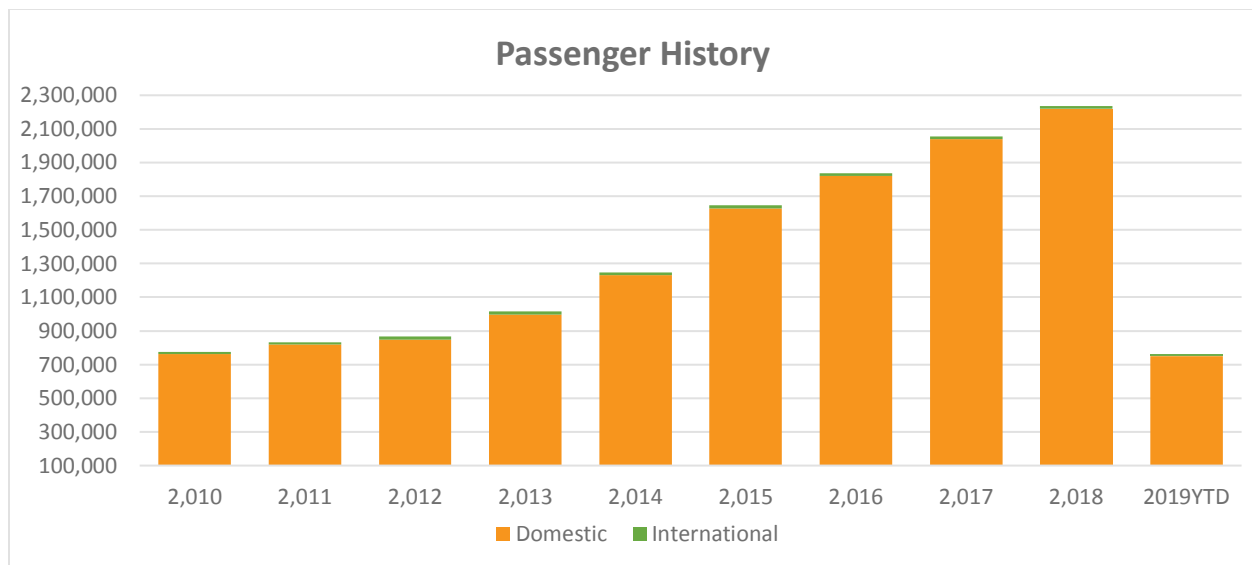

fly2pie.com

@iflypie

facebook.com/Fly2PIE

MEDIA RELEASE

May 8, 2019

St. Pete-Clearwater International (PIE) Monthly Passenger Report - April 2019

PIE's passenger traffic increased by 4% over April 2018. Domestic service increased 5% over 2018. Overall, PIE served 205,621 passengers in April 2019.

Parking lot and Roadway construction at PIE continue with curbside utility work beginning soon. The Ground Transportation lot will reopen soon for economy parking, taxi and hotel shuttle service passenger pick up. Our Short-term parking lot is temporarily closed for several months. We thank our customers for their patience as we make improvements for the future.

April 2019	Month	Increase	2019YTD
Domestic	203,419	5%	750,252
Int'l	2,402	-39%	11,172
Total	205,821	4%	761,424