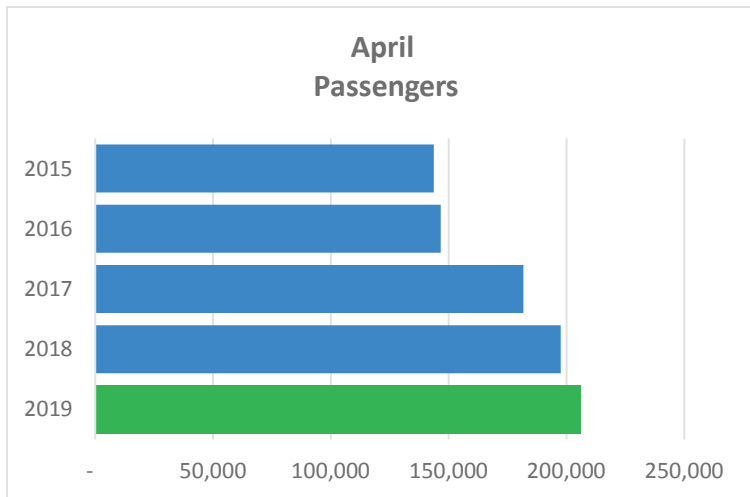

fly2pie.com

@iflypie

facebook.com/Fly2PIE

MEDIA RELEASE

May 8, 2019

St. Pete-Clearwater International (PIE) Monthly Passenger Report - April 2019

PIE's passenger traffic increased by 4% over April 2018. Domestic service increased 5% over 2018. Overall, PIE served 205,621 passengers in April 2019.

Parking lot and Roadway construction at PIE continue with curbside utility work beginning soon. The Ground Transportation lot will reopen soon for economy parking, taxi and hotel shuttle service passenger pick up. Our Short-term parking lot is temporarily closed for several months. We thank our customers for their patience as we make improvements for the future.