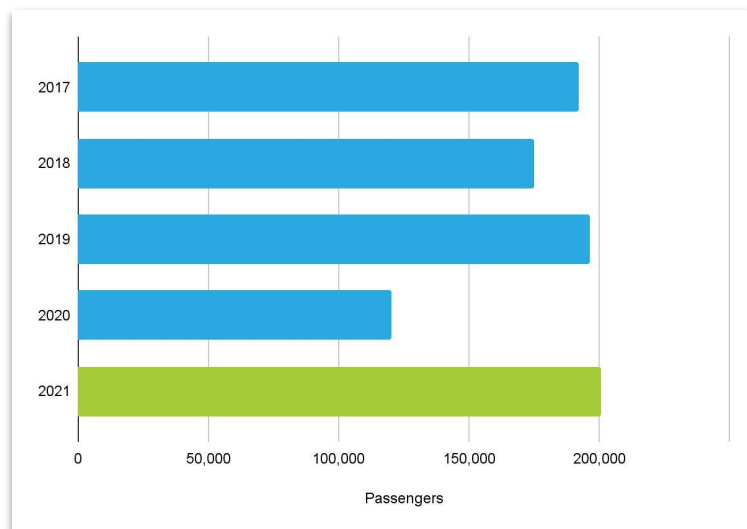

December 2021 Passenger Report

December 2021 - Our biggest December in our History!

December passengers increased 67% over December 2020 and an increase of 2% over pre-pandemic December 2019. **Our 2021 annual increase is 46% over 2020.**

2021 marked the addition of two new airlines at PIE - Canadian ultra low-cost Swoop and Sun Country Airlines. Eleven new destinations were added in 2021 including nine by Allegiant. We were excited to welcome back our Canadian friends. PIE now has 65 non-stop destinations, the most in our history. Here's to 2022 and a happy new year!

December	MONTH	INCREASE	YTD TOTAL
Domestic	199,066	65%	2,033,431
<i>Enplanements</i>	<i>96,579</i>		
<i>Deplanements</i>	<i>102,487</i>		
International	1,565	0%	2,820
<i>Enplanements</i>	<i>804</i>		
<i>Deplanements</i>	<i>761</i>		
TOTAL	200,631	67%	2,036,251

By the Numbers

Passenger History by Year

November Passengers: Year Over Year

PIE flies non-stop to 65 cities. Visit our routes page to see all destinations here.