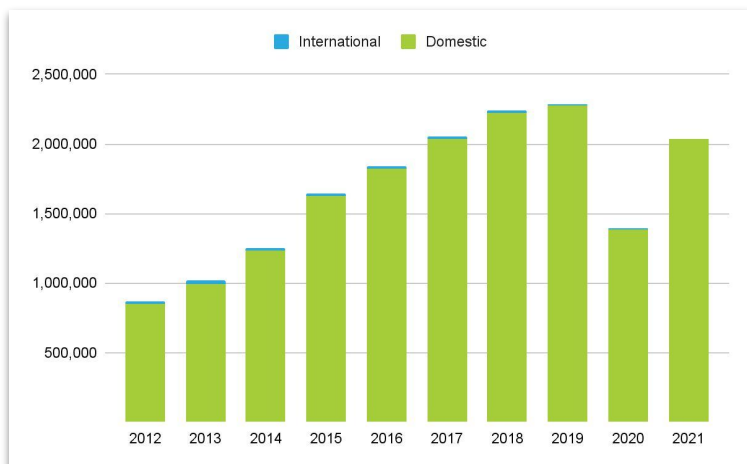

December 2021 Passenger Report

December 2021 - Our biggest December in our History!

December passengers increased 67% over December 2020 and an increase of 2% over pre-pandemic December 2019. **Our 2021 annual increase is 46% over 2020.**

2021 marked the addition of two new airlines at PIE - Canadian ultra low-cost Swoop and Sun Country Airlines. Eleven new destinations were added in 2021 including nine by Allegiant. We were excited to welcome back our Canadian friends. PIE now has 65 non-stop destinations, the most in our history. Here's to 2022 and a happy new year!

December	MONTH	INCREASE	YTD TOTAL
Domestic	199,066	65%	2,033,431
<i>Enplanements</i>	<i>96,579</i>		
<i>Deplanements</i>	<i>102,487</i>		
International	1,565	0%	2,820
<i>Enplanements</i>	<i>804</i>		
<i>Deplanements</i>	<i>761</i>		
TOTAL	200,631	67%	2,036,251

By the Numbers

Passenger History by Year