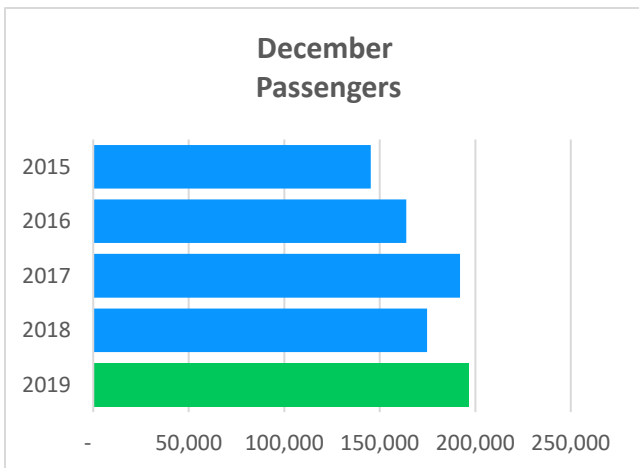

fly2pie.com

@iflypie

facebook.com/Fly2PIE

MEDIA RELEASE

January 13, 2020

St. Pete-Clearwater International (PIE) 2019 Passenger Report – A New All-time Passenger Record

For the 5th Consecutive year, PIE set its all-time passenger record. In 2019, 2,288,692 passengers flew to/from 57 non-stop destinations! Overall, 2019 was up 2% over 2018. December 2019 was a 12% increase over December 2018 with 196,331 passengers and our biggest December in history.

PIE is ranked 90th out of 519 Commercial Service Airports in the U.S. in enplanements (Federal Aviation Administration). PIE consistently ranks amongst the lowest average round-trip airfare with PIE’s average fare at \$127.85 compared to U.S. average fare of \$345.09. For the 3rd quarter of 2019, PIE ranks 11th lowest in average airfare out of 420 airports (U.S. Department of Transportation).