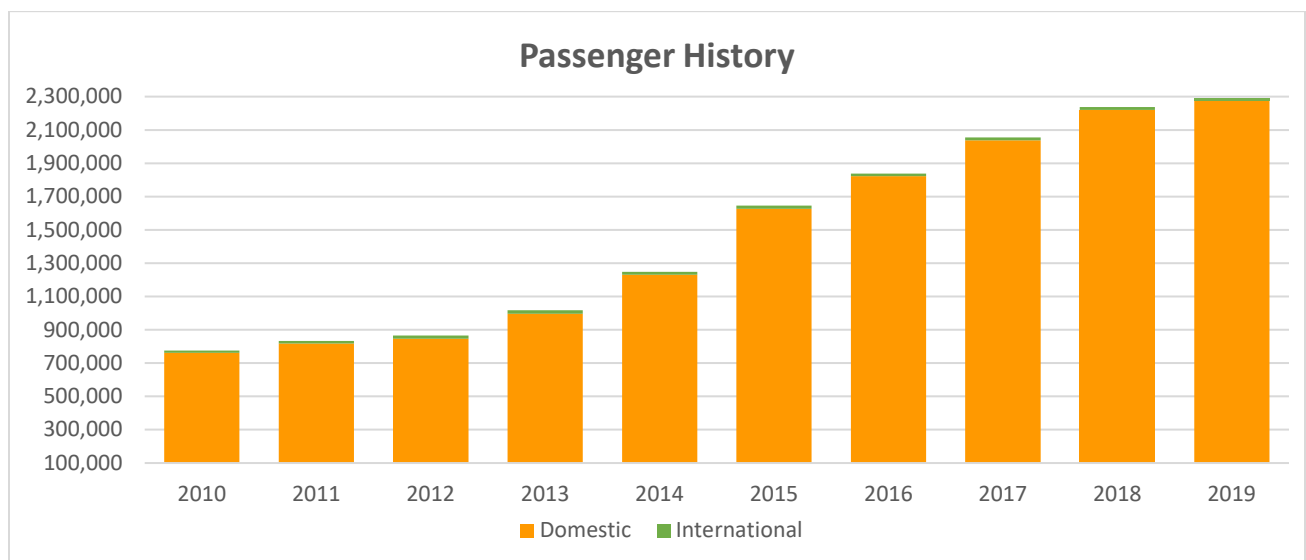

fly2pie.com

@iflypie

facebook.com/Fly2PIE

MEDIA RELEASE

January 13, 2020

St. Pete-Clearwater International (PIE) 2019 Passenger Report – A New All-time Passenger Record

For the 5th Consecutive year, PIE set its all-time passenger record. In 2019, 2,288,692 passengers flew to/from 57 non-stop destinations! Overall, 2019 was up 2% over 2018. December 2019 was a 12% increase over December 2018 with 196,331 passengers and our biggest December in history.

PIE is ranked 90th out of 519 Commercial Service Airports in the U.S. in enplanements (Federal Aviation Administration). PIE consistently ranks amongst the lowest average round-trip airfare with PIE’s average fare at $127.85 compared to U.S. average fare of $345.09. For the 3rd quarter of 2019, PIE ranks 11th lowest in average airfare out of 420 airports (U.S. Department of Transportation).

December	Month	Increase	YTD Total
Domestic	195,024	13%	2,275,053
<i>Enplanements</i>	94,277		
<i>Deplanements</i>	100,747		
International	1,307	-37%	13,639
<i>Enplanements</i>	596		
<i>Deplanements</i>	711		
TOTAL	196,331	2%	2,288,692