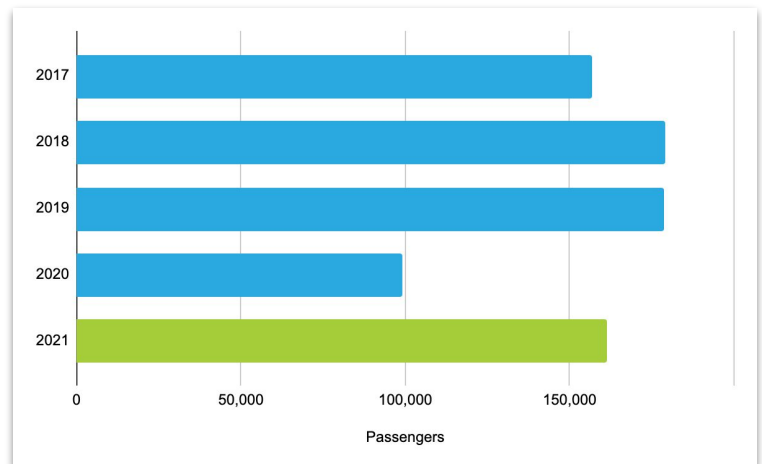

September 2021 Passenger Report

September 2021 - 41% Increase

September passengers increased 41% over September 2020 and down just over 10% over September 2019. Our 2021 year-to-date increase is 43% over 2020.

September	MONTH	INCREASE	YTD TOTAL
Domestic	110,876	41%	1,485,360
<i>Enplanements</i>	<i>55,088</i>		
<i>Deplanements</i>	<i>55,788</i>		
International	-	0%	-
<i>Enplanements</i>	-		
<i>Deplanements</i>	-		
TOTAL	110,876	41%	1,485,360

By the Numbers

Passenger History by Year

September Passengers: Year Over Year

PIE flies non-stop to over 60 cities. Visit our routes page to see all destinations here.