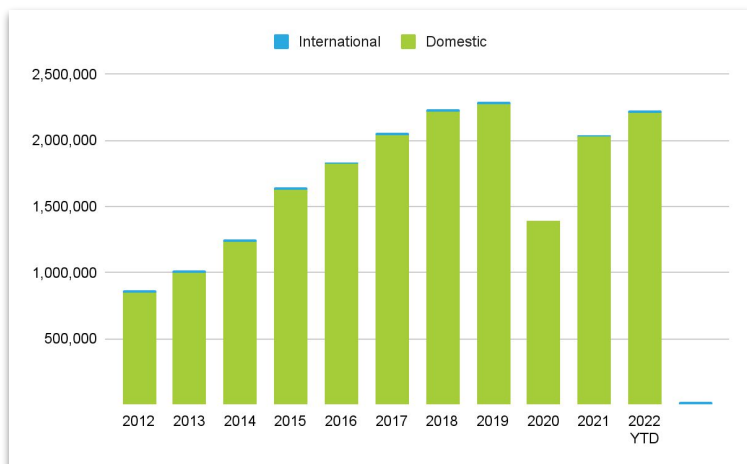

November 2022 Passenger Report

November 2022 - Year-to-Date up 22%

Year-to-date passengers have already surpassed all of 2021 and we are up year-to date 22% with International Service up monthly 153% and year-to-date 1709% over 2021.

Happy Holidays! For holiday travel tips, please visit fly2pie.com

November	Month	Increase	YTD Total
Domestic	169,270	-3%	2,212,191
<i>Enplanements</i>	<i>84,489</i>		
<i>Deplanements</i>	<i>84,781</i>		
International	3,180	153%	22,704
<i>Enplanements</i>	<i>1,589</i>		
<i>Deplanements</i>	<i>1,591</i>		
Total	172,450	-2%	2,234,895

By the Numbers

Passenger History by Year