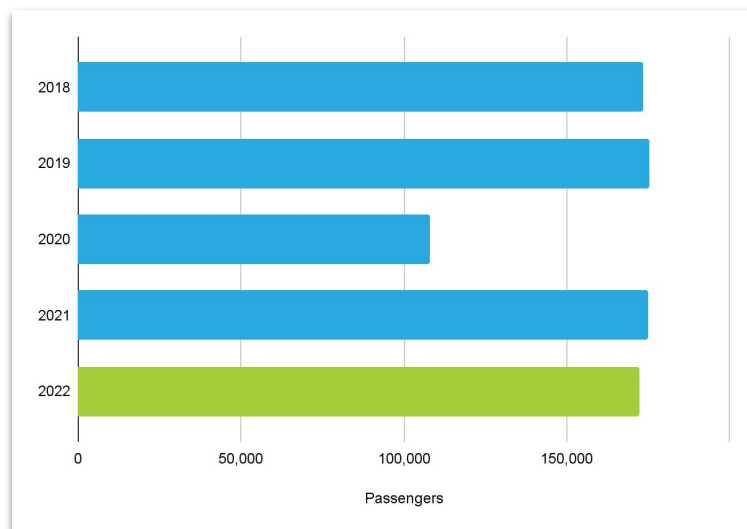

November 2022 Passenger Report

November 2022 - Year-to-Date up 22%

Year-to-date passengers have already surpassed all of 2021 and we are up year-to date 22% with International Service up monthly 153% and year-to-date 1709% over 2021.

Happy Holidays! For holiday travel tips, please visit fly2pie.com

November	Month	Increase	YTD Total
Domestic	169,270	-3%	2,212,191
<i>Enplanements</i>	<i>84,489</i>		
<i>Deplanements</i>	<i>84,781</i>		
International	3,180	153%	22,704
<i>Enplanements</i>	<i>1,589</i>		
<i>Deplanements</i>	<i>1,591</i>		
Total	172,450	-2%	2,234,895

By the Numbers

Passenger History by Year

November Passengers: Year Over Year

PIE flies non-stop to 65 cities. Visit our routes page to see all destinations here.