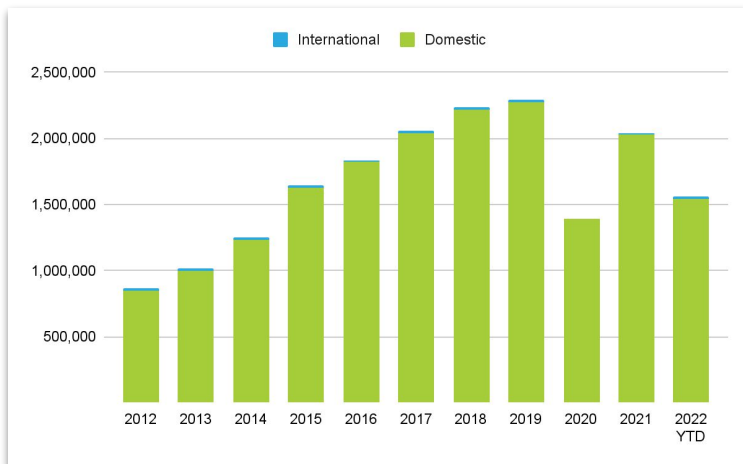

July 2022 Passenger Report

July 2022 - A new record! Biggest month in PIE History!

July 2022 breaks another PIE record as the biggest July in our history with 278,618 passengers, breaking the record set last July! Year-to-date we are up 29%. July 2022 was an increase of 6% over July 2021 and marks the fifth consecutive month (March-July) to break our monthly records.

PIE serves 65 non-stop destinations. For more information, visit fly2pie.com

| July | Month | Increase | YTD Total |
|----------------------|----------------|----------|-----------|
| Domestic | 277,707 | 6% | 1,545,062 |
| <i>Enplanements</i> | 138,913 | | |
| <i>Deplanements</i> | 138,794 | | |
| International | 911 | | 15,159 |
| <i>Enplanements</i> | 419 | | |
| <i>Deplanements</i> | 492 | | |
| Total | 278,618 | 6% | 1,560,221 |

By the Numbers

Passenger History by Year

July Passengers: Year Over Year

PIE flies non-stop to 65 cities. Visit our routes page to see all destinations here.