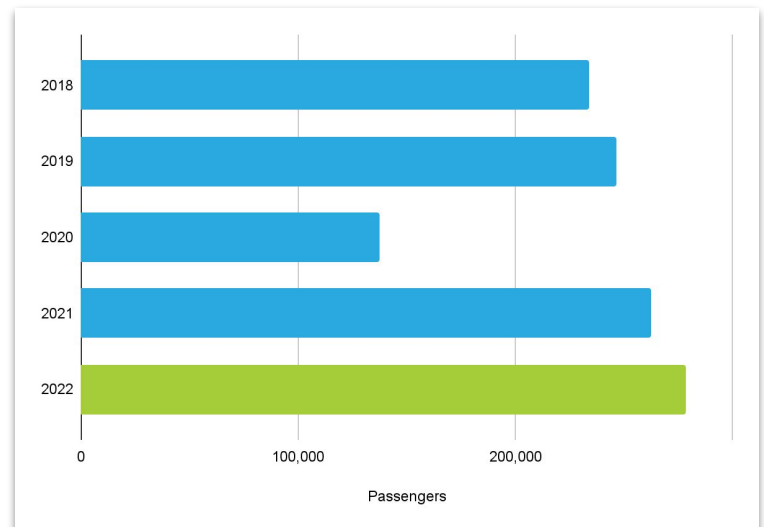

July 2022 Passenger Report

July 2022 - A new record! Biggest month in PIE History!

July 2022 breaks another PIE record as the biggest July in our history with 278,618 passengers, breaking the record set last July! Year-to-date we are up 29%. July 2022 was an increase of 6% over July 2021 and marks the fifth consecutive month (March-July) to break our monthly records.

PIE serves 65 non-stop destinations. For more information, visit fly2pie.com

| July | Month | Increase | YTD Total |
|----------------------|----------------|----------|-----------|
| Domestic | 277,707 | 6% | 1,545,062 |
| <i>Enplanements</i> | 138,913 | | |
| <i>Deplanements</i> | 138,794 | | |
| International | 911 | | 15,159 |
| <i>Enplanements</i> | 419 | | |
| <i>Deplanements</i> | 492 | | |
| Total | 278,618 | 6% | 1,560,221 |

By the Numbers

Passenger History by Year

July Passengers: Year Over Year

PIE flies non-stop to 65 cities. Visit our routes page to see all destinations here.