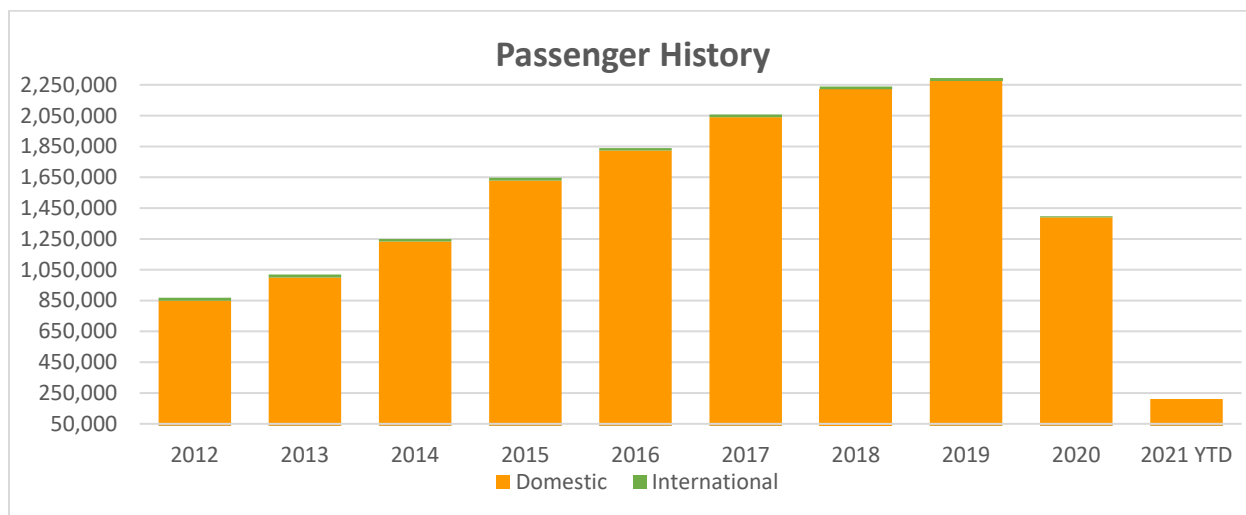

fly2pie.com

@iflypie

facebook.com/Fly2PIE

MEDIA RELEASE

March 5, 2020

St. Pete-Clearwater International (PIE) February 2021 Passenger Report

Our February Domestic traffic was down 39% and International traffic was down 100% over February 2020. However, despite the losses due to the pandemic, Allegiant has already added 3 new routes in 2021.

Allegiant just announced a new route to Portsmouth, NH beginning in June and Little Rock, AR beginning in May and our new route to/from Fargo, ND began February 11th. PIE also has charter flights to Gulfport-Biloxi on Sun Country Airlines for the Beau Rivage Resort & Casino. International flights on Sunwing are currently suspended.

A Federal Mask Mandate is in effect in addition to the local Pinellas County Ordinance. The Transportation Security Administration issued the following directive:

Federal law requires wearing a mask at all times in and on the airport and failure to comply may result in removal and denial of re-entry. Refusing to wear a mask in or on the airport is a violation of federal law; individuals may be subject to penalties under federal law.

Our Covid-19 Action Plan is on our website fly2pie.com Thank you for your cooperation.

February	Month	Increase	YTD Total
Domestic	114,115	-39%	210,760
<i>Enplanements</i>	54,772		
<i>Deplanements</i>	59,343		
International	-	-100%	-
<i>Enplanements</i>	-		
<i>Deplanements</i>	-		
TOTAL	114,115	-40%	210,760