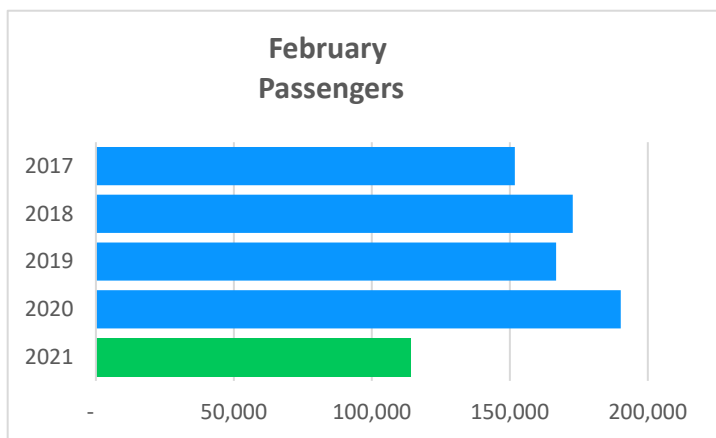

fly2pie.com

@iflypie

facebook.com/Fly2PIE

MEDIA RELEASE

March 5, 2020

St. Pete-Clearwater International (PIE) February 2021 Passenger Report

Our February Domestic traffic was down 39% and International traffic was down 100% over February 2020. However, despite the losses due to the pandemic, Allegiant has already added 3 new routes in 2021.

Allegiant just announced a new route to Portsmouth, NH beginning in June and Little Rock, AR beginning in May and our new route to/from Fargo, ND began February 11th. PIE also has charter flights to Gulfport-Biloxi on Sun Country Airlines for the Beau Rivage Resort & Casino. International flights on Sunwing are currently suspended.

A Federal Mask Mandate is in effect in addition to the local Pinellas County Ordinance. The Transportation Security Administration issued the following directive:

Federal law requires wearing a mask at all times in and on the airport and failure to comply may result in removal and denial of re-entry. Refusing to wear a mask in or on the airport is a violation of federal law; individuals may be subject to penalties under federal law.

Our Covid-19 Action Plan is on our website fly2pie.com Thank you for your cooperation.

February	Month	Increase	YTD Total
Domestic	114,115	-39%	210,760
<i>Enplanements</i>	54,772		
<i>Deplanements</i>	59,343		
International	-	-100%	-
<i>Enplanements</i>	-		
<i>Deplanements</i>	-		
TOTAL	114,115	-40%	210,760