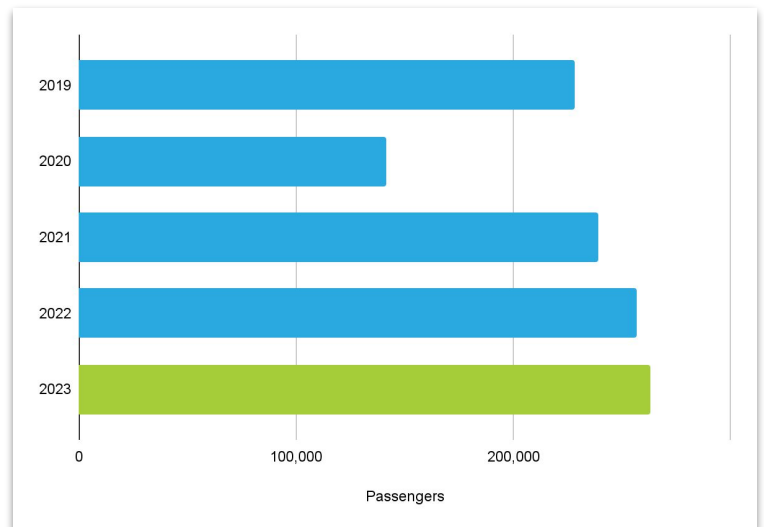

June 2023 PIE Passenger Report

June 2023 - 2.3% increase over 2022

Year-to-date passengers are up 1.6% over 2022. June 2023 domestic passengers increased by 2.7% over June 2022. PIE currently has no international service.

June	Month	Increase	YTD Total
Domestic	262,727	2.7%	1,286,150
<i>Enplanements</i>	131,297		
<i>Deplanements</i>	131,430		
International	0	-100%	16,133
<i>Enplanements</i>	0		
<i>Deplanements</i>	0		
Total	262,727	2.3%	1,302,283

By the Numbers

Passenger History by Year

June Passengers: Year Over Year

PIE flies non-stop to 63 cities. Visit our routes page to see all destinations here.