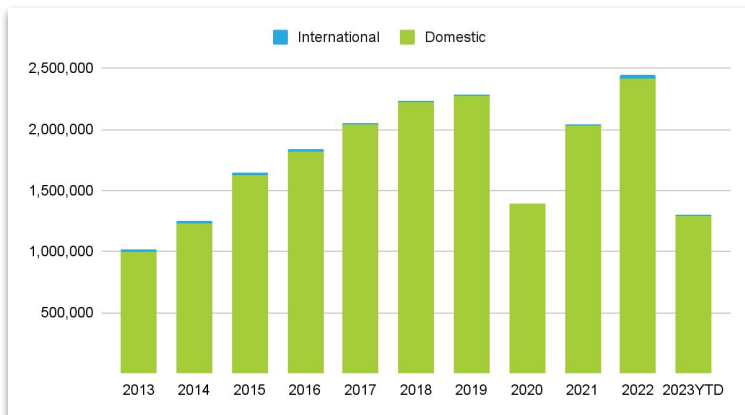

June 2023 PIE Passenger Report

June 2023 - 2.3% increase over 2022

Year-to-date passengers are up 1.6% over 2022. June 2023 domestic passengers increased by 2.7% over June 2022. PIE currently has no international service.

June	Month	Increase	YTD Total
Domestic	262,727	2.7%	1,286,150
<i>Enplanements</i>	131,297		
<i>Deplanements</i>	131,430		
International	0	-100%	16,133
<i>Enplanements</i>	0		
<i>Deplanements</i>	0		
Total	262,727	2.3%	1,302,283

By the Numbers

Passenger History by Year