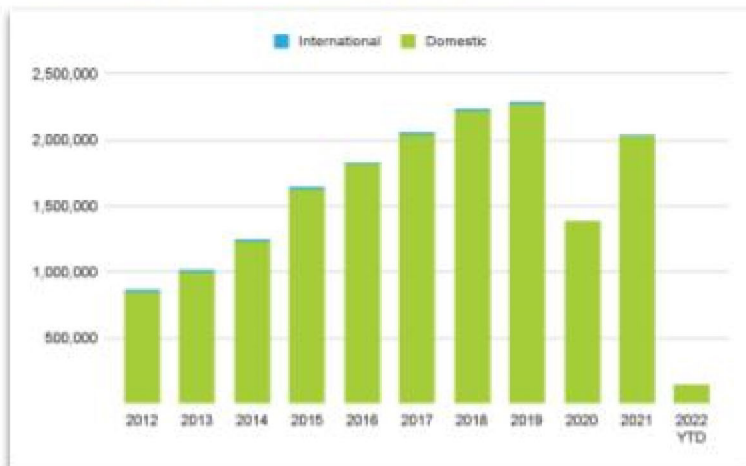

January 2022 Passenger Report

January 2022 - 49% Increase

January passengers increased 49% over January 2021.

Allegiant begins service to two new destinations in March - Clarksburg, WV and Akron-Canton, OH. PIE now has 65 non-stop destinations. For more information, visit fly2pie.com

January	MONTH	INCREASE	YTD TOTAL
Domestic	143,414	48%	143,414
<i>Enplanements</i>	<i>71,173</i>		
<i>Deplanements</i>	<i>72,241</i>		
International	1,055		1,055
<i>Enplanements</i>	<i>468</i>		
<i>Deplanements</i>	<i>587</i>		
TOTAL	144,469	49%	144,469

By the Numbers

Passenger History by Year