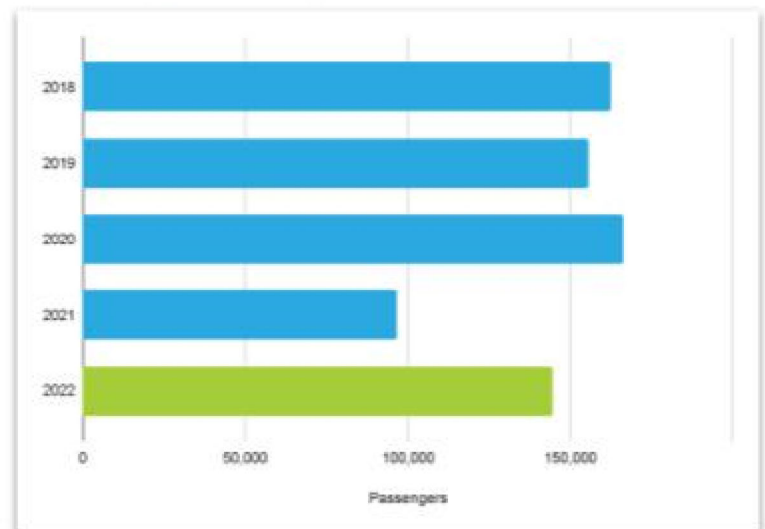

January 2022 Passenger Report

January 2022 - 49% Increase

January passengers increased 49% over January 2021.

Allegiant begins service to two new destinations in March - Clarksburg, WV and Akron-Canton, OH. PIE now has 65 non-stop destinations. For more information, visit fly2pie.com

January	MONTH	INCREASE	YTD TOTAL
Domestic	143,414	48%	143,414
<i>Enplanements</i>	<i>71,173</i>		
<i>Deplanements</i>	<i>72,241</i>		
International	1,055		1,055
<i>Enplanements</i>	<i>468</i>		
<i>Deplanements</i>	<i>587</i>		
TOTAL	144,469	49%	144,469

By the Numbers

Passenger History by Year

January Passengers: Year Over Year

PIE flies non-stop to 65 cities. Visit our routes page to see all destinations here.