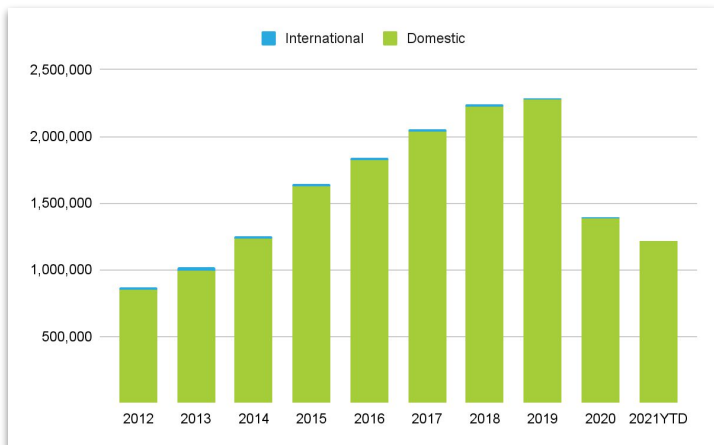

August 2021 Passenger Report

August 2021 - 63% Increase

August passengers increased 63% over August 2020 and down just 10% over August 2019. Our 2021 year-to-date increase is 43% over 2020.

Allegiant announced new service to Key West, FL beginning November 19th. PIE serves 64 non-stop destinations. Visit fly2pie.com for more information.

AUGUST	MONTH	INCREASE	YTD TOTAL
Domestic	161,355	63%	1,374,484
<i>Enplanements</i>	83,071		
<i>Deplanements</i>	78,284		
International	-	0%	-
<i>Enplanements</i>	-		
<i>Deplanements</i>	-		
TOTAL	161,355	63%	1,374,484

By the Numbers

Passenger History by Year