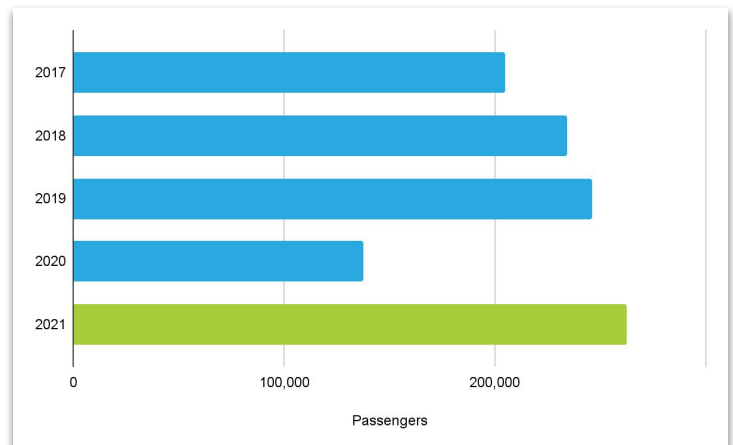

June Passengers: Year Over Year

PIE flies non-stop to over 60 cities. Visit our routes page to see all destinations here.