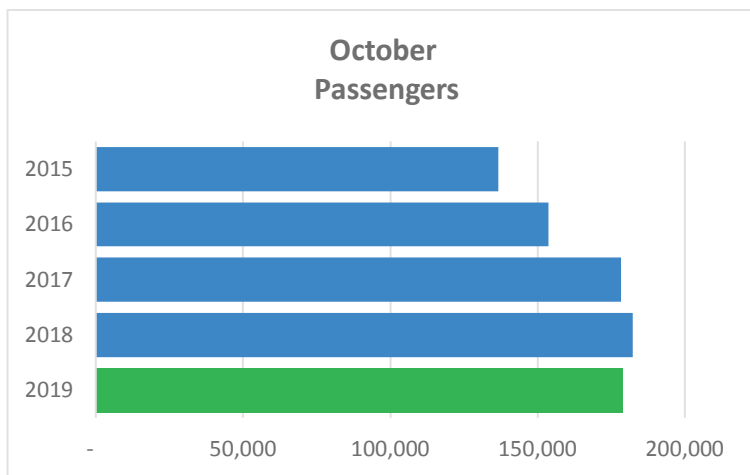

fly2pie.com

@iflypie

facebook.com/Fly2PIE

MEDIA RELEASE

November 12, 2019

St. Pete-Clearwater International (PIE) Monthly Passenger Report – October 2019

178,850 passengers flew in/out of PIE in October 2019. Year-to-date, PIE is up 1% over 2018. Two new Allegiant destinations began service in October – State College, PA and Traverse City, MI.

Parking lot and Roadway construction at PIE continue with curbside utility work underway. We expect all parking to reach capacity over the holidays and advise passengers to arrange transportation to the airport. The Ground Transportation lot is open for Economy Parking shuttle service, taxis, and hotel shuttles. Our Short-term parking lot is temporarily closed for several months. We thank our customers for their continued patience as we make improvements for the future.

	October 2019	Month Increase	2019YTD
Domestic	178,850	-2%	1,905,459
Int'l	0	0%	11,671
Total	178,850	-2%	1,917,130