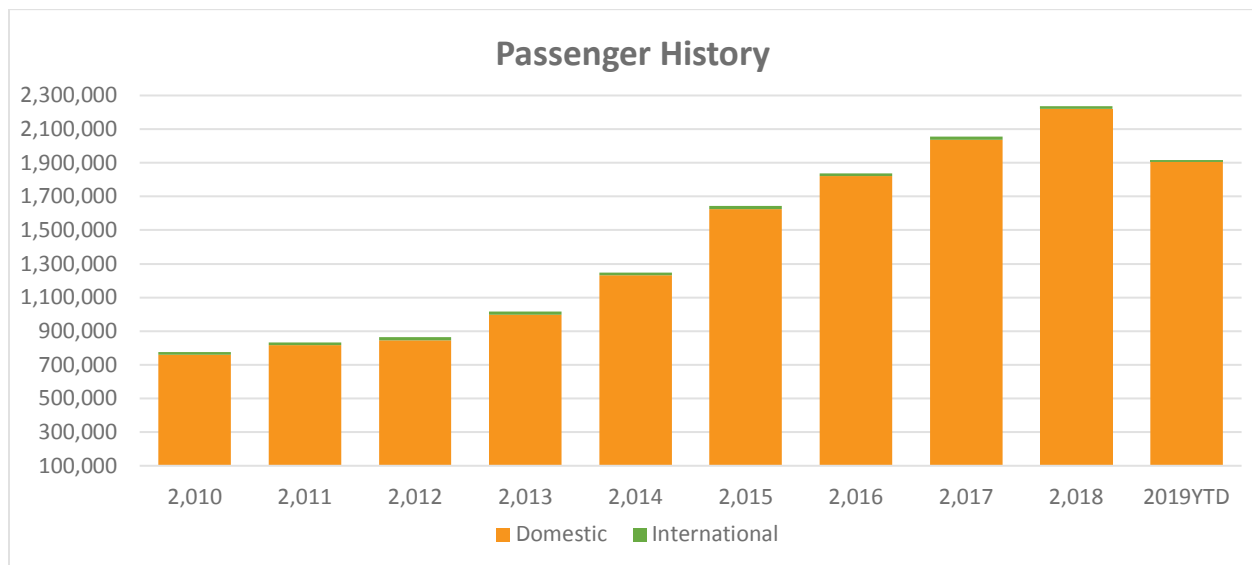

fly2pie.com

@iflypie

facebook.com/Fly2PIE

MEDIA RELEASE

November 12, 2019

St. Pete-Clearwater International (PIE) Monthly Passenger Report – October 2019

178,850 passengers flew in/out of PIE in October 2019. Year-to-date, PIE is up 1% over 2018. Two new Allegiant destinations began service in October – State College, PA and Traverse City, MI.

Parking lot and Roadway construction at PIE continue with curbside utility work underway. We expect all parking to reach capacity over the holidays and advise passengers to arrange transportation to the airport. The Ground Transportation lot is open for Economy Parking shuttle service, taxis, and hotel shuttles. Our Short-term parking lot is temporarily closed for several months. We thank our customers for their continued patience as we make improvements for the future.

	October 2019	Month Increase	2019YTD
Domestic	178,850	-2%	1,905,459
Int'l	0	0%	11,671
Total	178,850	-2%	1,917,130