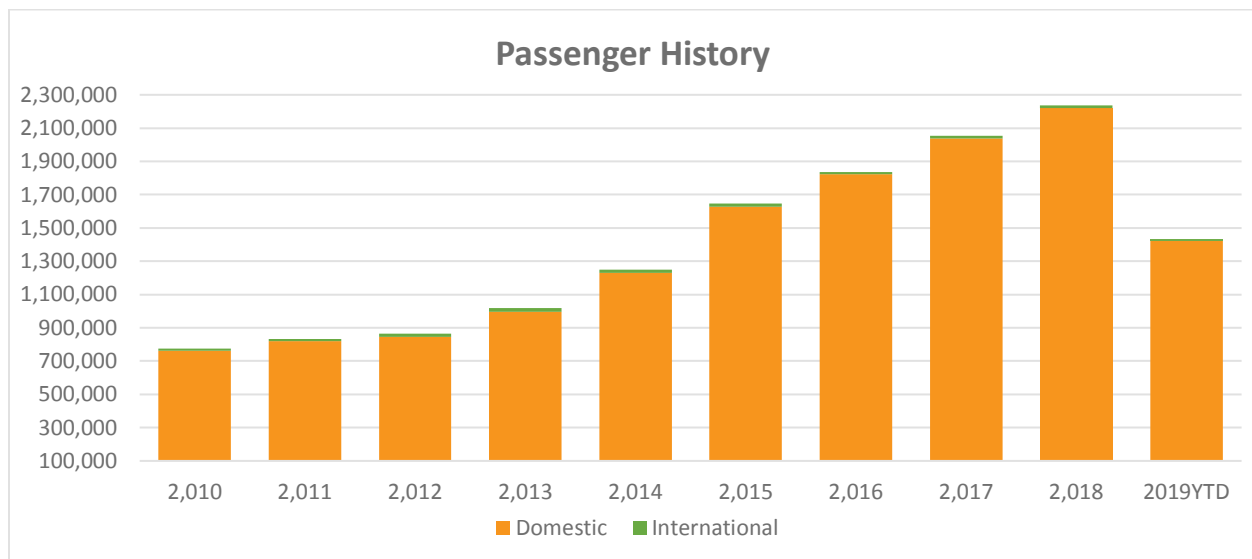

fly2pie.com

@iflypie

facebook.com/Fly2PIE

MEDIA RELEASE

August 8, 2019

St. Pete-Clearwater International (PIE) Monthly Passenger Report – July 2019 Biggest Month in our History!

July 2019 marks the biggest month in PIE’s history! With 245,955 passengers, July 2019 marks a 5% increase over July 2018. Year-to-date, PIE is up 2% over 2018 with two new Allegiant destinations beginning service in October – State College, PA and Traverse City, MI.

Parking lot and Roadway construction at PIE continue with curbside utility work beginning soon. The Ground Transportation lot will reopen soon for economy parking shuttle service passenger pick up. Our Short-term parking lot is temporarily closed for several months. During peak parking periods, Long-term Parking closes and customers are directed to Economy Parking Lots. We thank our customers for their patience as we make improvements for the future.

<u>July 2019</u>	<u>Month</u>	<u>Increase</u>	<u>2019YTD</u>
Domestic	245,955	5%	1,423,712
Int'l	0	0%	11,671
Total	245,955	5%	1,435,383