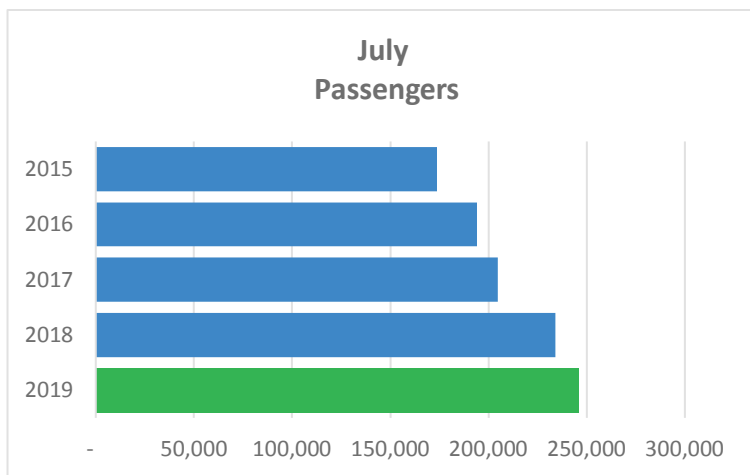

fly2pie.com

@iflypie

facebook.com/Fly2PIE

MEDIA RELEASE

August 8, 2019

St. Pete-Clearwater International (PIE) Monthly Passenger Report – July 2019 Biggest Month in our History!

July 2019 marks the biggest month in PIE’s history! With 245,955 passengers, July 2019 marks a 5% increase over July 2018. Year-to-date, PIE is up 2% over 2018 with two new Allegiant destinations beginning service in October – State College, PA and Traverse City, MI.

Parking lot and Roadway construction at PIE continue with curbside utility work beginning soon. The Ground Transportation lot will reopen soon for economy parking shuttle service passenger pick up. Our Short-term parking lot is temporarily closed for several months. During peak parking periods, Long-term Parking closes and customers are directed to Economy Parking Lots. We thank our customers for their patience as we make improvements for the future.