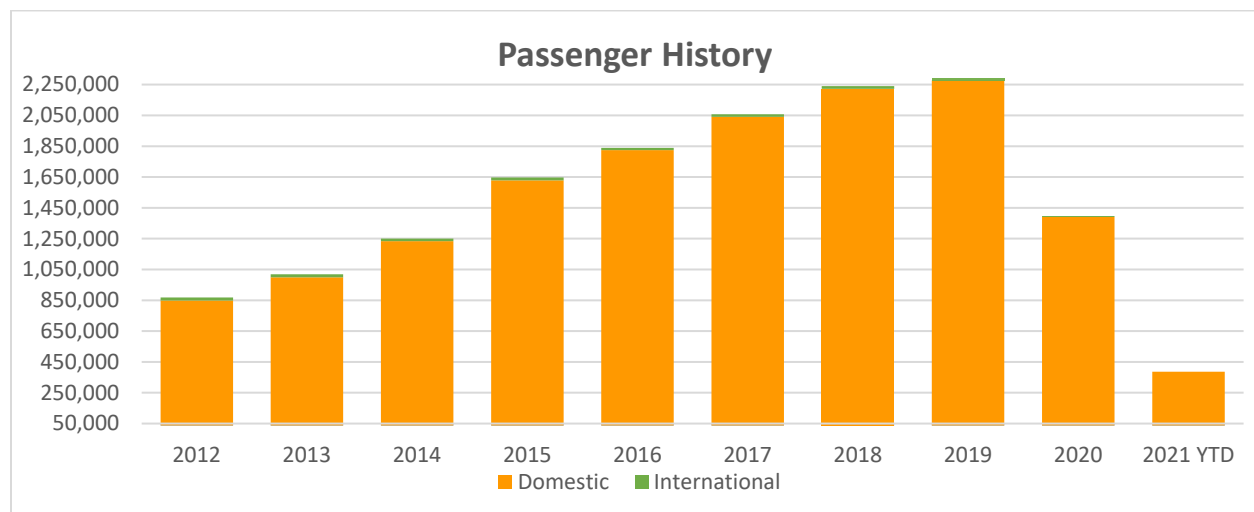

fly2pie.com

@iflypie

facebook.com/Fly2PIE

MEDIA RELEASE

April 8, 2021

St. Pete-Clearwater International (PIE) March 2021 Passenger Report – 23% Increase!

We are excited to report our first monthly increase over 2020! Our March Domestic traffic increased by 23% over 2020 when our first flight cancellation due to the pandemic occurred on March 17, 2020. Comparing to pre-pandemic passenger traffic, March 2021 was down 25% over one of our busiest on record, March 2019.

Allegiant has new routes to Portsmouth, NH beginning in June and Little Rock, AR beginning in May. PIE also has charter flights to Gulfport-Biloxi on Sun Country Airlines for the Beau Rivage Resort & Casino. International flights on Sunwing are currently suspended.

A Federal Mask Mandate is in effect in addition to the local Pinellas County Ordinance. The Transportation Security Administration issued the following directive: Federal law requires wearing a mask at all times in and on the airport and failure to comply may result in removal and denial of re-entry. Refusing to wear a mask in or on the airport is a violation of federal law; individuals may be subject to penalties under federal law. **Our Covid-19 Action Plan is on our website fly2pie.com Thank you for your cooperation.**

March	Month	Increase	YTD Total
Domestic	175,644	-23%	386,404
<i>Enplanements</i>	85,068		
<i>Deplanements</i>	90,576		
International	-	-100%	-
<i>Enplanements</i>	-		
<i>Deplanements</i>	-		
TOTAL	175,644	-21%	386,404