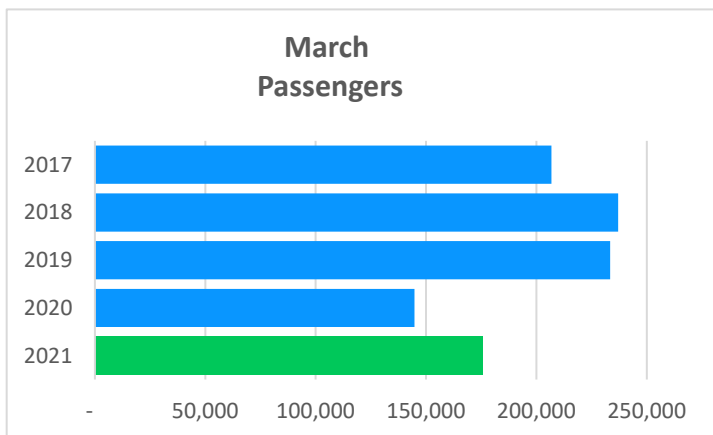

fly2pie.com

@iflypie

facebook.com/Fly2PIE

MEDIA RELEASE

April 8, 2021

St. Pete-Clearwater International (PIE) March 2021 Passenger Report – 23% Increase!

We are excited to report our first monthly increase over 2020! Our March Domestic traffic increased by 23% over 2020 when our first flight cancellation due to the pandemic occurred on March 17, 2020. Comparing to pre-pandemic passenger traffic, March 2021 was down 25% over one of our busiest on record, March 2019.

Allegiant has new routes to Portsmouth, NH beginning in June and Little Rock, AR beginning in May. PIE also has charter flights to Gulfport-Biloxi on Sun Country Airlines for the Beau Rivage Resort & Casino. International flights on Sunwing are currently suspended.

A Federal Mask Mandate is in effect in addition to the local Pinellas County Ordinance. The Transportation Security Administration issued the following directive: Federal law requires wearing a mask at all times in and on the airport and failure to comply may result in removal and denial of re-entry. Refusing to wear a mask in or on the airport is a violation of federal law; individuals may be subject to penalties under federal law. **Our Covid-19 Action Plan is on our website fly2pie.com Thank you for your cooperation.**

March	Month	Increase	YTD Total
Domestic	175,644	-23%	386,404
<i>Enplanements</i>	85,068		
<i>Deplanements</i>	90,576		
International	-	-100%	-
<i>Enplanements</i>	-		
<i>Deplanements</i>	-		
TOTAL	175,644	-21%	386,404