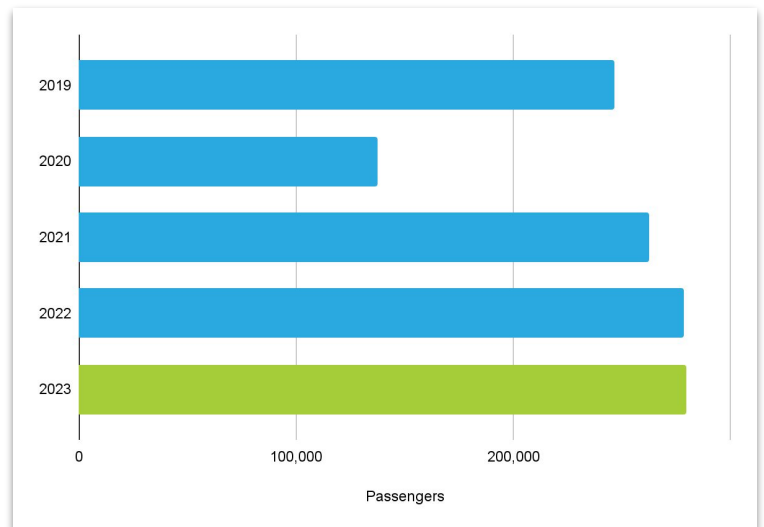

July Passengers: Year Over Year

PIE flies non-stop to over 60 cities. Visit our routes page to see all destinations here.