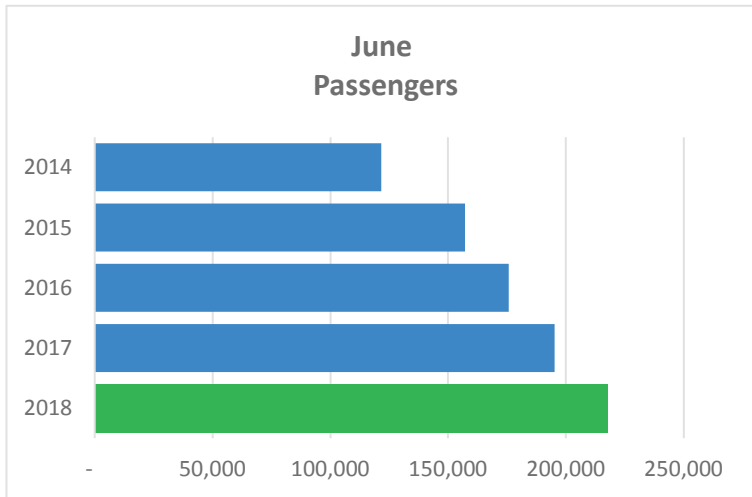

fly2pie.com

@iflypie

facebook.com/Fly2PIE

MEDIA RELEASE

July 10, 2018

St. Pete-Clearwater International (PIE) Monthly Passenger Report June up 12%, YTD up 11%, biggest June in History of PIE!

June 2018 was the biggest June in PIE’s history, a 12% increase over 2017. Year-to-date passengers are up 11% over 2017. New service to Nashville (BNA) on Allegiant began June 14th.

Parking at PIE is limited with construction in and around our roadways and parking lots continuing as the Gateway Express Project is underway. PIE’s Terminal Renovation Project in Gates 7-10 is also continuing. We thank our customers for their patience as we make improvements for the future.

	June 2018	Month Increase	2018YTD
Domestic	217,615	12%	1,158,917
Int'l	0	0%	13,753
Total	217,614	12%	1,172,670